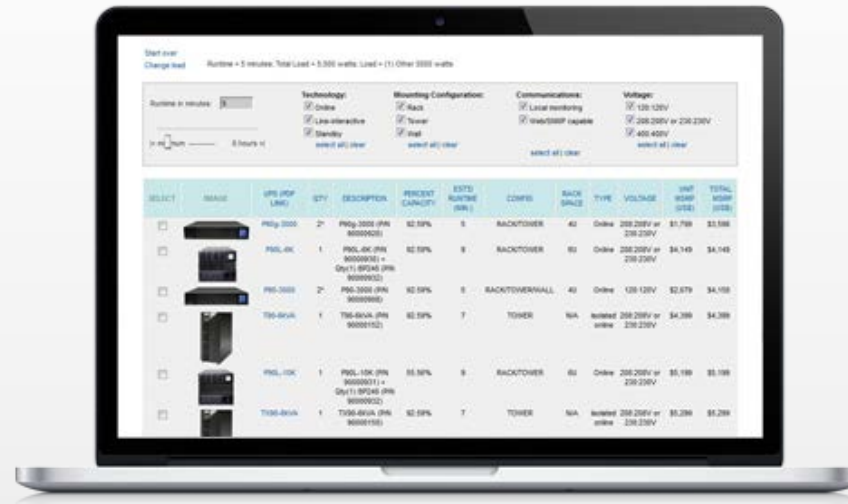

Use our UPS configuration to look up and calculate your load.

Provide instant quotes for all of your critical power needs.

Size a UPS based on total watts you'd like to size.

With a few simple clicks, a quote can be provided for all your critical power solutions.

New Products

The UPS Selector has been updated with new Xtreme Power products:

- P80 Pure Sine Wave Line Interactive 120VAC UPS: 800VA-3000VA
- P80g Pure Sine Wave Line Interactive 208/230VAC UPS: 3000VA, 5000VA
- P90 1500VA-3000VA UPS with battery pack capabilities for additional runtimes
- P90-BP36E for P90-1500 and P90L-1500 models
- TX90-6KXR and TX90-10KXR with up to two times more discharge time than standard TX90 models