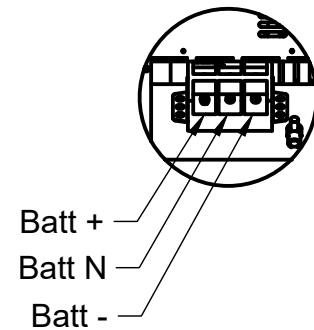

Front

Side

Rear

		PROJECT M90C-6S			
		TITLE M90C-6S Outline Drawing			
APPROVED	SIZE	CODE	DWG NO	REV	
CHECKED	A		M90C-6S-OTL-208-208	0	
DRAWN	JB	11/10/2023	SCALE 1:12	WEIGHT	
			SHEET 1/3		

Front

Top

Bottom

Rear

	PROJECT M90C-6S			REV 0
	TITLE M90C-6S Outline Drawing			
APPROVED	SIZE	CODE	DWG NO	M90C-6S-OTL-208-208
CHECKED	A			
DRAWN	JB	11/10/2023	SCALE 1:8	WEIGHT
			SHEET 2/3	

	PROJECT M90C-6S			
	TITLE M90C-6S Outline Drawing			
APPROVED	SIZE	CODE	DWG NO	REV
CHECKED	A		M90C-6S-OTL-208-208	0
DRAWN JB	11/10/2023	SCALE 1:10	WEIGHT	SHEET 3/3