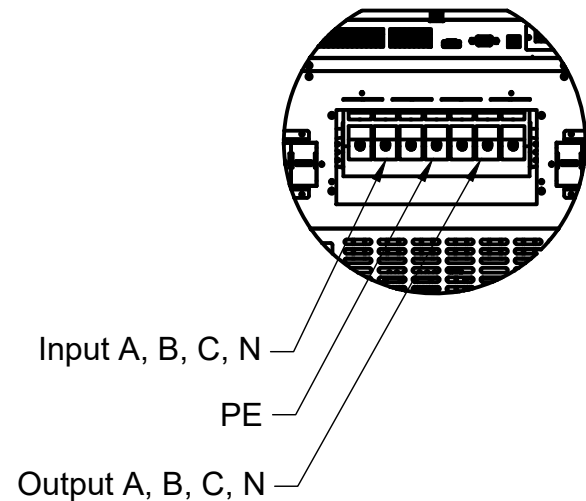

Front

Side

Rear

		PROJECT M90C-6S			
		TITLE M90C-6S Outline Drawing			
APPROVED	SIZE	CODE	DWG NO	REV	
CHECKED	A		M90C-6S-OTL-208-208	0	
DRAWN	JB	11/10/2023	SCALE 1:12	WEIGHT	
			SHEET 1/3		

Front

Top

Bottom

Rear

	PROJECT M90C-6S			REV 0
	TITLE M90C-6S Outline Drawing			
APPROVED	SIZE	CODE	DWG NO	M90C-6S-OTL-208-208
CHECKED	A			
DRAWN	JB	11/10/2023	SCALE 1:8	WEIGHT
			SHEET 2/3	

	PROJECT M90C-6S			
	TITLE M90C-6S Outline Drawing			
APPROVED	SIZE	CODE	DWG NO	REV
CHECKED	A		M90C-6S-OTL-208-208	0
DRAWN JB	11/10/2023	SCALE 1:10	WEIGHT	SHEET 3/3