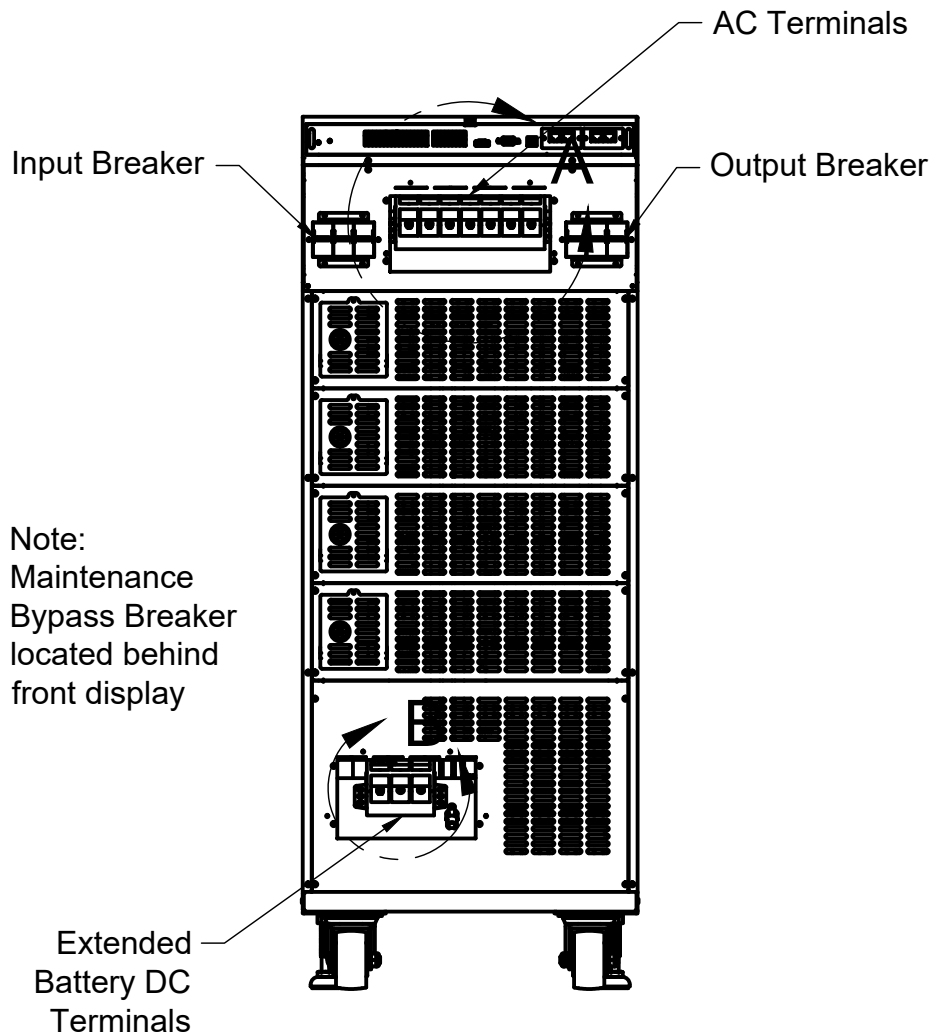

PROJECT M90C-6S			
	TITLE M90C-6S Outline Drawing			
APPROVED	SIZE	CODE	DWG NO	REV
CHECKED	A		M90C-6S-OTL-208-208	0
DRAWN JB	11/10/2023	SCALE 1:10	WEIGHT	SHEET 3/3